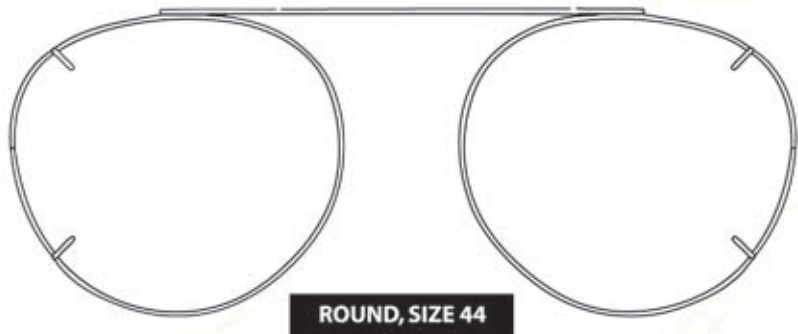

Compare a ruler with this image to verify the file has printed at the correct size.

The file must be printed for measurement. Do not measure your glasses against the monitor image.

For US Letter size paper.

There is another ruler for A4 paper.

ROUND, SIZE 46

ROUND, SIZE 48

ROUND, SIZE 50

ROUND, SIZE 52

ROUND, SIZE 54