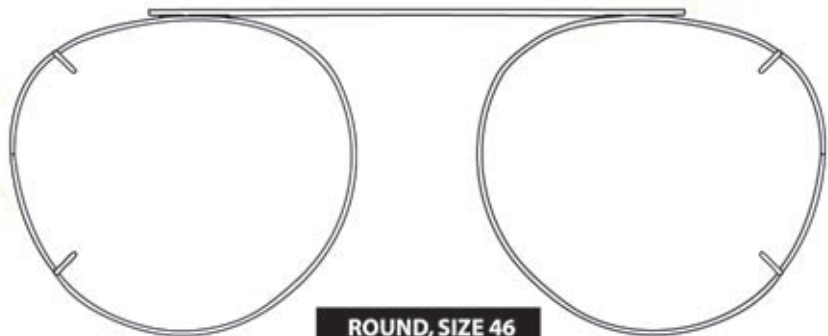

Compare a ruler with this image to verify the file has printed at the correct size.

The file must be printed for measurement. Do not measure your glasses against the monitor image.

For US Letter size paper.

There is another ruler for A4 paper.

ROUND, SIZE 46

ROUND, SIZE 48

ROUND, SIZE 50

ROUND, SIZE 52

ROUND, SIZE 54