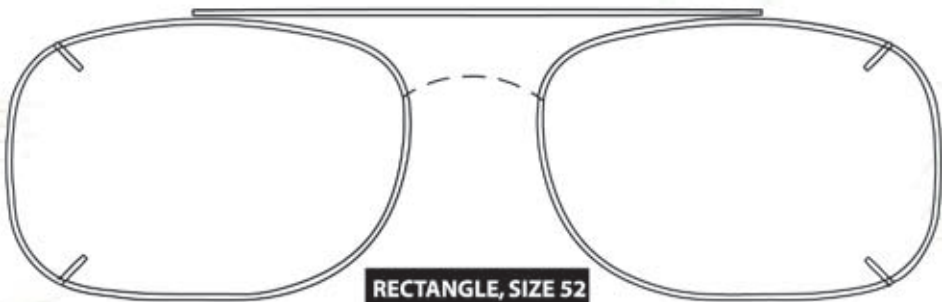

\* Not available in Enhancer or Driver Lens

**LOW RECTANGLE, SIZE 54**

**LOW RECTANGLE, SIZE 56**

**New!**

**LOW RECTANGLE, SIZE 58**

**Note:** Rimless SunClips have the same fitting range as the Standard SunClips. Therefore, the same template drawings can be used to size either style SunClips.

\* Not available in Enhancer or Driver Lens

**RECTANGLE, SIZE 42**

**RECTANGLE, SIZE 44**

**Note:** Rimless SunClips have the same fitting range as the Standard SunClips. Therefore, the same template drawings can be used to size either style SunClips.

\* Not available in Enhancer or Driver Lens

**RECTANGLE, SIZE 46**

**RECTANGLE, SIZE 48**

**Note:** Rimless SunClips have the same fitting range as the Standard SunClips. Therefore, the same template drawings can be used to size either style SunClips.

\* Not available in Enhancer or Driver Lens

**RECTANGLE, SIZE 50**

**RECTANGLE, SIZE 52**

**Note:** Rimless SunClips have the same fitting range as the Standard SunClips. Therefore, the same template drawings can be used to size either style SunClips.