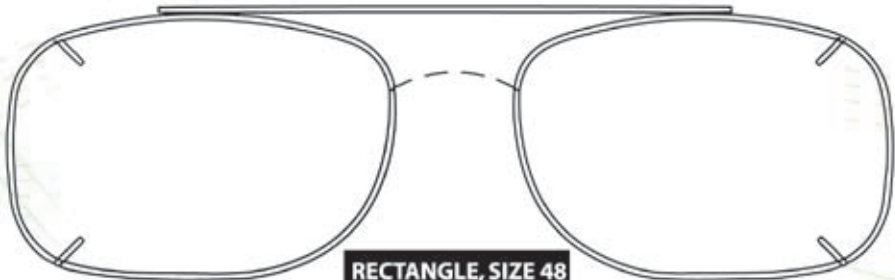

\* Not available in Enhancer or Driver Lens

**LOW RECTANGLE, SIZE 54**

**LOW RECTANGLE, SIZE 56**

**New!**

**LOW RECTANGLE, SIZE 58**

**Note:** Rimless SunClips have the same fitting range as the Standard SunClips. Therefore, the same template drawings can be used to size either style SunClips.

\* Not available in Enhancer or Driver Lens

**RECTANGLE, SIZE 42**

**RECTANGLE, SIZE 44**

**Note:** Rimless SunClips have the same fitting range as the Standard SunClips. Therefore, the same template drawings can be used to size either style SunClips.

\* Not available in Enhancer or Driver Lens

**RECTANGLE, SIZE 46**

**RECTANGLE, SIZE 48**

**Note:** Rimless SunClips have the same fitting range as the Standard SunClips. Therefore, the same template drawings can be used to size either style SunClips.