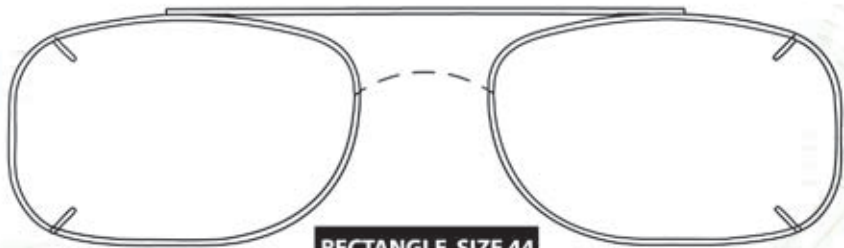

**LOW RECTANGLE, SIZE 46**

**LOW RECTANGLE, SIZE 48**

**Note:** Rimless SunClips have the same fitting range as the Standard SunClips. Therefore, the same template drawings can be used to size either style SunClips.

\* Not available in Enhancer or Driver Lens

**LOW RECTANGLE, SIZE 50**

**LOW RECTANGLE, SIZE 52**

**Note:** Rimless SunClips have the same fitting range as the Standard SunClips. Therefore, the same template drawings can be used to size either style SunClips.

\* Not available in Enhancer or Driver Lens

**LOW RECTANGLE, SIZE 54**

**LOW RECTANGLE, SIZE 56**

**New!**

**LOW RECTANGLE, SIZE 58**

**Note:** Rimless SunClips have the same fitting range as the Standard SunClips. Therefore, the same template drawings can be used to size either style SunClips.

\* Not available in Enhancer or Driver Lens

**RECTANGLE, SIZE 42**

**RECTANGLE, SIZE 44**

**Note:** Rimless SunClips have the same fitting range as the Standard SunClips. Therefore, the same template drawings can be used to size either style SunClips.