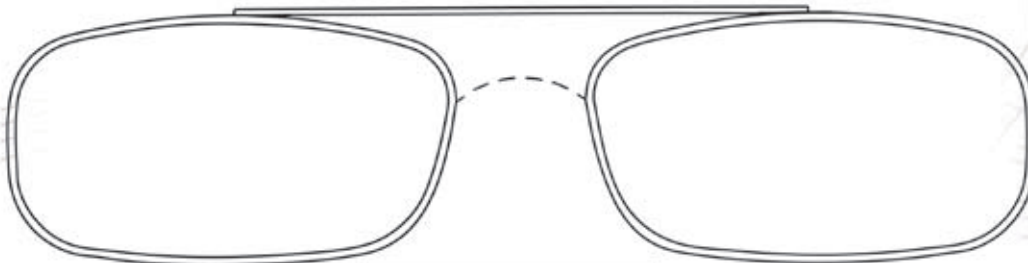

**LOW RECTANGLE, SIZE 46**

**LOW RECTANGLE, SIZE 48**

**Note:** Rimless SunClips have the same fitting range as the Standard SunClips. Therefore, the same template drawings can be used to size either style SunClips.

\* Not available in Enhancer or Driver Lens

**LOW RECTANGLE, SIZE 50**

**LOW RECTANGLE, SIZE 52**

**Note:** Rimless SunClips have the same fitting range as the Standard SunClips. Therefore, the same template drawings can be used to size either style SunClips.

\* Not available in Enhancer or Driver Lens

**LOW RECTANGLE, SIZE 54**

**LOW RECTANGLE, SIZE 56**

**New!**

**LOW RECTANGLE, SIZE 58**

**Note:** Rimless SunClips have the same fitting range as the Standard SunClips. Therefore, the same template drawings can be used to size either style SunClips.