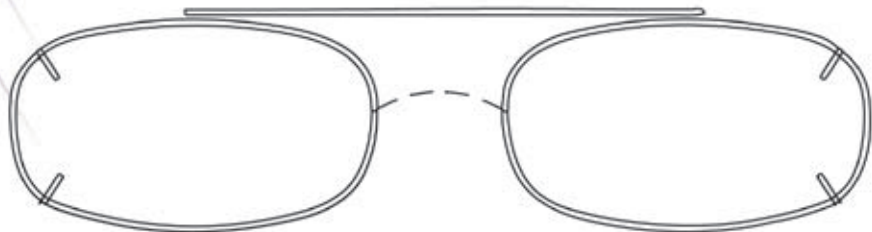

Compare a ruler with this image to verify the file has printed at the correct size.

The file must be printed for measurement. Do not measure your glasses against the monitor image.

For US Letter size paper.

There is another ruler for A4 paper.

**Note:** Rimless SunClips have the same fitting range as the Standard SunClips. Therefore, the same template drawings can be used to size either style SunClips.

\* Not available in Enhancer or Driver Lens

**OBLONG, SIZE 46**

**OBLONG, SIZE 48**

**Note:** Rimless SunClips have the same fitting range as the Standard SunClips. Therefore, the same template drawings can be used to size either style SunClips.

\* Not available in Enhancer or Driver Lens