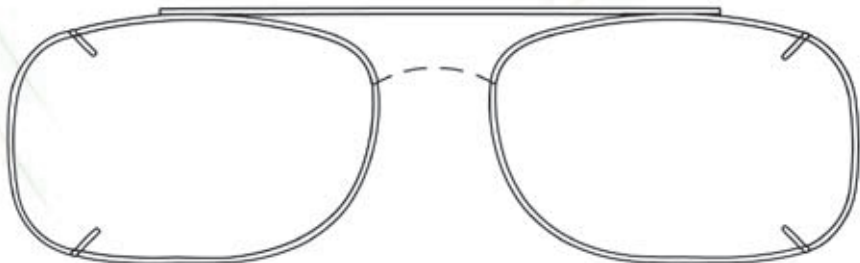

\* Not available in Enhancer or Driver Lens

**LOW RECTANGLE, SIZE 54**

**LOW RECTANGLE, SIZE 56**

**New!**

**LOW RECTANGLE, SIZE 58**

**Note:** Rimless SunClips have the same fitting range as the Standard SunClips. Therefore, the same template drawings can be used to size either style SunClips.

\* Not available in Enhancer or Driver Lens

**RECTANGLE, SIZE 42**

**RECTANGLE, SIZE 44**

**Note:** Rimless SunClips have the same fitting range as the Standard SunClips. Therefore, the same template drawings can be used to size either style SunClips.

\* Not available in Enhancer or Driver Lens

**RECTANGLE, SIZE 46**

**RECTANGLE, SIZE 48**

**Note:** Rimless SunClips have the same fitting range as the Standard SunClips. Therefore, the same template drawings can be used to size either style SunClips.