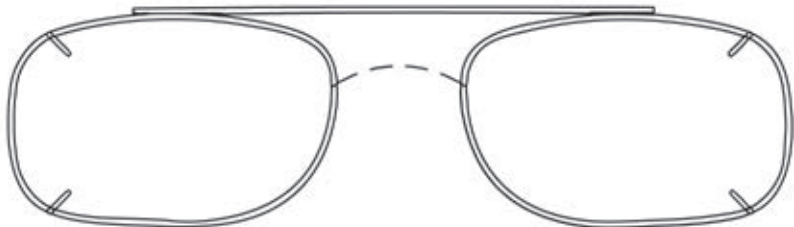

**LOW RECTANGLE, SIZE 46**

**LOW RECTANGLE, SIZE 48**

**Note:** Rimless SunClips have the same fitting range as the Standard SunClips. Therefore, the same template drawings can be used to size either style SunClips.

\* Not available in Enhancer or Driver Lens

**LOW RECTANGLE, SIZE 50**

**LOW RECTANGLE, SIZE 52**

**Note:** Rimless SunClips have the same fitting range as the Standard SunClips. Therefore, the same template drawings can be used to size either style SunClips.

\* Not available in Enhancer or Driver Lens

**LOW RECTANGLE, SIZE 54**

**LOW RECTANGLE, SIZE 56**

**New!**

**LOW RECTANGLE, SIZE 58**

**Note:** Rimless SunClips have the same fitting range as the Standard SunClips. Therefore, the same template drawings can be used to size either style SunClips.

\* Not available in Enhancer or Driver Lens

**RECTANGLE, SIZE 42**

**RECTANGLE, SIZE 44**

**Note:** Rimless SunClips have the same fitting range as the Standard SunClips. Therefore, the same template drawings can be used to size either style SunClips.