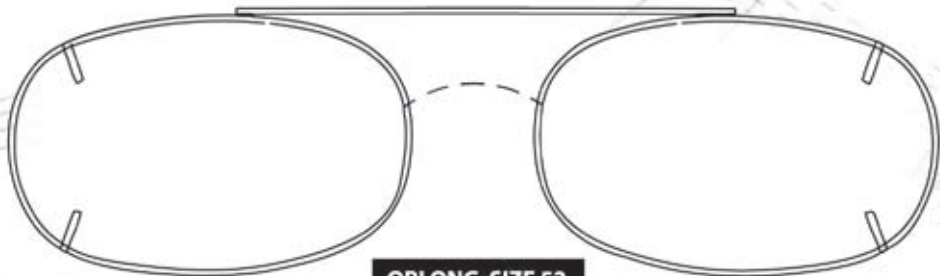

**OBLONG, SIZE 46**

**OBLONG, SIZE 48**

**Note:** Rimless SunClips have the same fitting range as the Standard SunClips. Therefore, the same template drawings can be used to size either style SunClips.

\* Not available in Enhancer or Driver Lens

**OBLONG, SIZE 50**

**OBLONG, SIZE 52**

**Note:** Rimless SunClips have the same fitting range as the Standard SunClips. Therefore, the same template drawings can be used to size either style SunClips.

\* Not available in Enhancer or Driver Lens

**OBLONG, SIZE 54**

**Note:** Rimless SunClips have the same fitting range as the Standard SunClips. Therefore, the same template drawings can be used to size either style SunClips.

\* Not available in Enhancer or Driver Lens