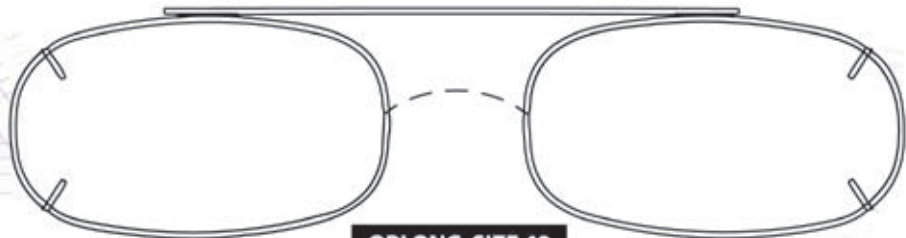

There is another ruler for A4 paper.

**Note:** Rimless SunClips have the same fitting range as the Standard SunClips. Therefore, the same template drawings can be used to size either style SunClips.

\* Not available in Enhancer or Driver Lens

**OBLONG, SIZE 46**

**OBLONG, SIZE 48**

**Note:** Rimless SunClips have the same fitting range as the Standard SunClips. Therefore, the same template drawings can be used to size either style SunClips.

\* Not available in Enhancer or Driver Lens

**OBLONG, SIZE 50**

**OBLONG, SIZE 52**

**Note:** Rimless SunClips have the same fitting range as the Standard SunClips. Therefore, the same template drawings can be used to size either style SunClips.

\* Not available in Enhancer or Driver Lens