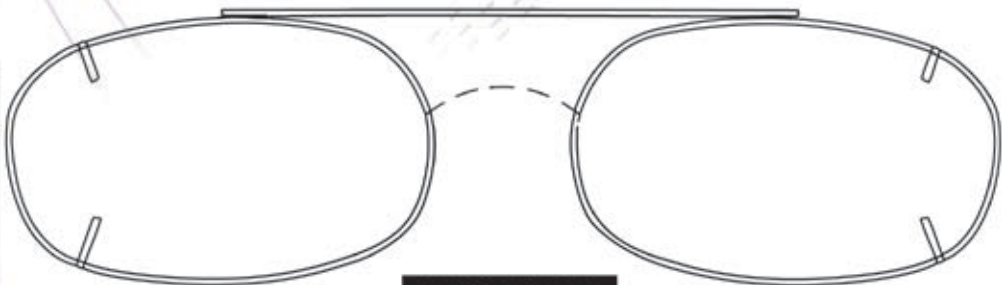

**OBLONG, SIZE 46**

**OBLONG, SIZE 48**

**Note:** Rimless SunClips have the same fitting range as the Standard SunClips. Therefore, the same template drawings can be used to size either style SunClips.

\* Not available in Enhancer or Driver Lens

**OBLONG, SIZE 50**

**OBLONG, SIZE 52**

**Note:** Rimless SunClips have the same fitting range as the Standard SunClips. Therefore, the same template drawings can be used to size either style SunClips.

\* Not available in Enhancer or Driver Lens

**OBLONG, SIZE 54**

**Note:** Rimless SunClips have the same fitting range as the Standard SunClips. Therefore, the same template drawings can be used to size either style SunClips.

\* Not available in Enhancer or Driver Lens

**LOW RECTANGLE, SIZE 46**

**LOW RECTANGLE, SIZE 48**

**Note:** Rimless SunClips have the same fitting range as the Standard SunClips. Therefore, the same template drawings can be used to size either style SunClips.