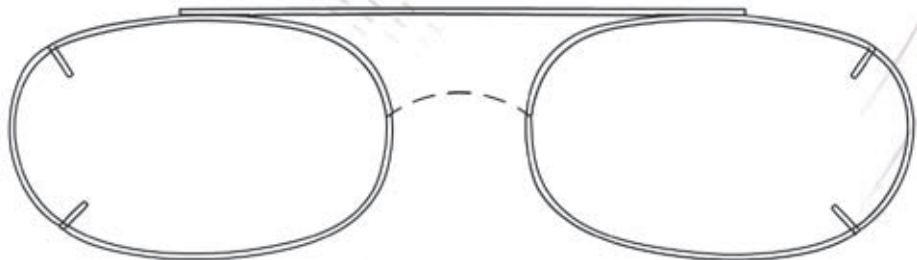

**OBLONG, SIZE 46**

**OBLONG, SIZE 48**

**Note:** Rimless SunClips have the same fitting range as the Standard SunClips. Therefore, the same template drawings can be used to size either style SunClips.

\* Not available in Enhancer or Driver Lens

**OBLONG, SIZE 50**

**OBLONG, SIZE 52**

**Note:** Rimless SunClips have the same fitting range as the Standard SunClips. Therefore, the same template drawings can be used to size either style SunClips.

\* Not available in Enhancer or Driver Lens

**OBLONG, SIZE 54**

**Note:** Rimless SunClips have the same fitting range as the Standard SunClips. Therefore, the same template drawings can be used to size either style SunClips.

\* Not available in Enhancer or Driver Lens