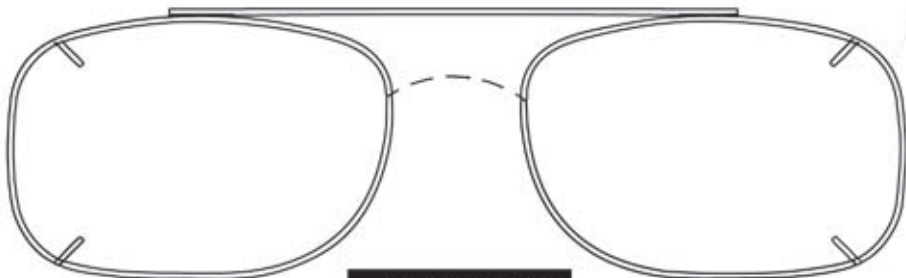

\* Not available in Enhancer or Driver Lens

**LOW RECTANGLE, SIZE 54**

**LOW RECTANGLE, SIZE 56**

**New!**

**LOW RECTANGLE, SIZE 58**

**Note:** Rimless SunClips have the same fitting range as the Standard SunClips. Therefore, the same template drawings can be used to size either style SunClips.

\* Not available in Enhancer or Driver Lens

**RECTANGLE, SIZE 42**

**RECTANGLE, SIZE 44**

**Note:** Rimless SunClips have the same fitting range as the Standard SunClips. Therefore, the same template drawings can be used to size either style SunClips.

\* Not available in Enhancer or Driver Lens

**RECTANGLE, SIZE 46**

**RECTANGLE, SIZE 48**

**Note:** Rimless SunClips have the same fitting range as the Standard SunClips. Therefore, the same template drawings can be used to size either style SunClips.

\* Not available in Enhancer or Driver Lens

**RECTANGLE, SIZE 50**

**RECTANGLE, SIZE 52**

**Note:** Rimless SunClips have the same fitting range as the Standard SunClips. Therefore, the same template drawings can be used to size either style SunClips.