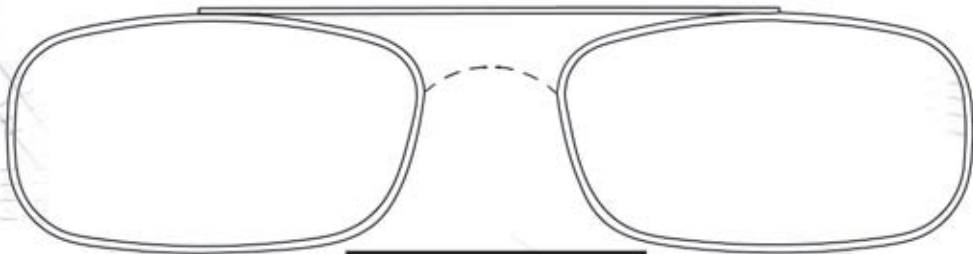

**OBLONG, SIZE 54**

**Note:** Rimless SunClips have the same fitting range as the Standard SunClips. Therefore, the same template drawings can be used to size either style SunClips.

\* Not available in Enhancer or Driver Lens

**LOW RECTANGLE, SIZE 46**

**LOW RECTANGLE, SIZE 48**

**Note:** Rimless SunClips have the same fitting range as the Standard SunClips. Therefore, the same template drawings can be used to size either style SunClips.

\* Not available in Enhancer or Driver Lens

**LOW RECTANGLE, SIZE 50**

**LOW RECTANGLE, SIZE 52**

**Note:** Rimless SunClips have the same fitting range as the Standard SunClips. Therefore, the same template drawings can be used to size either style SunClips.