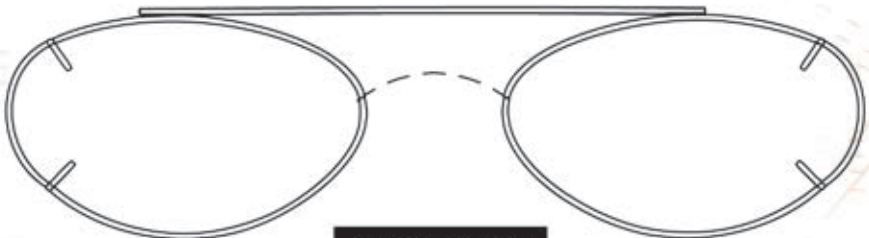

There is another ruler for A4 paper.

**Note:** Rimless SunClips have the same fitting range as the Standard SunClips. Therefore, the same template drawings can be used to size either style SunClips.

\* Not available in Enhancer or Driver Lens

**ELLIPSE, SIZE 44**

**ELLIPSE, SIZE 46**

**Note:** Rimless SunClips have the same fitting range as the Standard SunClips. Therefore, the same template drawings can be used to size either style SunClips.

\* Not available in Enhancer or Driver Lens

**ELLIPSE, SIZE 48**

**ELLIPSE, SIZE 50**

**Note:** Rimless SunClips have the same fitting range as the Standard SunClips. Therefore, the same template drawings can be used to size either style SunClips.