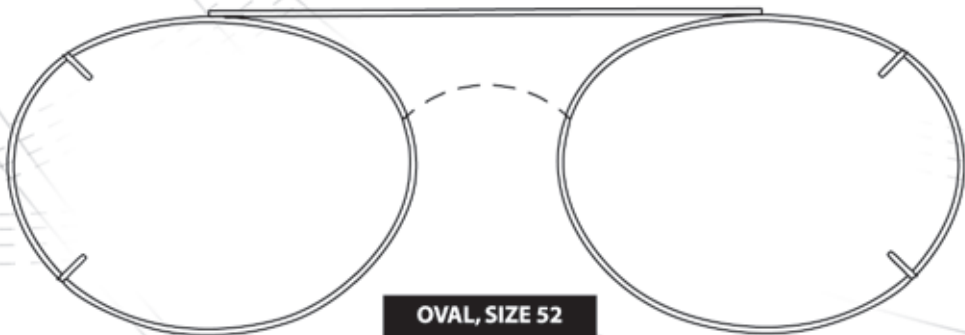

\* Not available in Enhancer or Driver Lens

**LOW OVAL, SIZE 54**

**LOW OVAL, SIZE 56**

**Note:** Rimless SunClips have the same fitting range as the Standard SunClips. Therefore, the same template drawings can be used to size either style SunClips.

\* Not available in Enhancer or Driver Lens

**OVAL, SIZE 42**

**OVAL, SIZE 44**

**Note:** Rimless SunClips have the same fitting range as the Standard SunClips. Therefore, the same template drawings can be used to size either style SunClips.

\* Not available in Enhancer or Driver Lens

**OVAL, SIZE 46**

**OVAL, SIZE 48**

**Note:** Rimless SunClips have the same fitting range as the Standard SunClips. Therefore, the same template drawings can be used to size either style SunClips.

\* Not available in Enhancer or Driver Lens

**Note:** Rimless SunClips have the same fitting range as the Standard SunClips. Therefore, the same template drawings can be used to size either style SunClips.