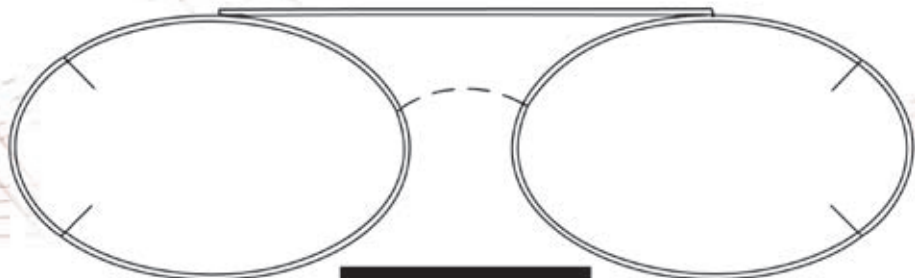

\* Not available in Enhancer or Driver Lens

**LOW OVAL, SIZE 42**

**LOW OVAL, SIZE 44**

**Note:** Rimless SunClips have the same fitting range as the Standard SunClips. Therefore, the same template drawings can be used to size either style SunClips.

\* Not available in Enhancer or Driver Lens

**LOW OVAL, SIZE 46**

**LOW OVAL, SIZE 48**

**Note:** Rimless SunClips have the same fitting range as the Standard SunClips. Therefore, the same template drawings can be used to size either style SunClips.

\* Not available in Enhancer or Driver Lens

**LOW OVAL, SIZE 50**

**LOW OVAL, SIZE 52**

**Note:** Rimless SunClips have the same fitting range as the Standard SunClips. Therefore, the same template drawings can be used to size either style SunClips.

\* Not available in Enhancer or Driver Lens

**LOW OVAL, SIZE 54**

**LOW OVAL, SIZE 56**

**Note:** Rimless SunClips have the same fitting range as the Standard SunClips. Therefore, the same template drawings can be used to size either style SunClips.