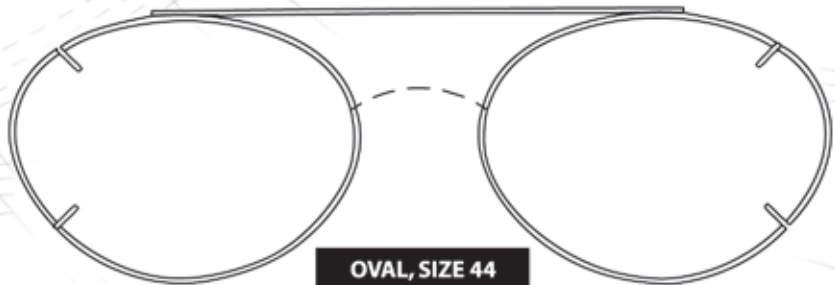

\* Not available in Enhancer or Driver Lens

**LOW OVAL, SIZE 50**

**LOW OVAL, SIZE 52**

**Note:** Rimless SunClips have the same fitting range as the Standard SunClips. Therefore, the same template drawings can be used to size either style SunClips.

\* Not available in Enhancer or Driver Lens

**LOW OVAL, SIZE 54**

**LOW OVAL, SIZE 56**

**Note:** Rimless SunClips have the same fitting range as the Standard SunClips. Therefore, the same template drawings can be used to size either style SunClips.

\* Not available in Enhancer or Driver Lens

**OVAL, SIZE 42**

**OVAL, SIZE 44**

**Note:** Rimless SunClips have the same fitting range as the Standard SunClips. Therefore, the same template drawings can be used to size either style SunClips.

\* Not available in Enhancer or Driver Lens

**OVAL, SIZE 46**

**OVAL, SIZE 48**

**Note:** Rimless SunClips have the same fitting range as the Standard SunClips. Therefore, the same template drawings can be used to size either style SunClips.