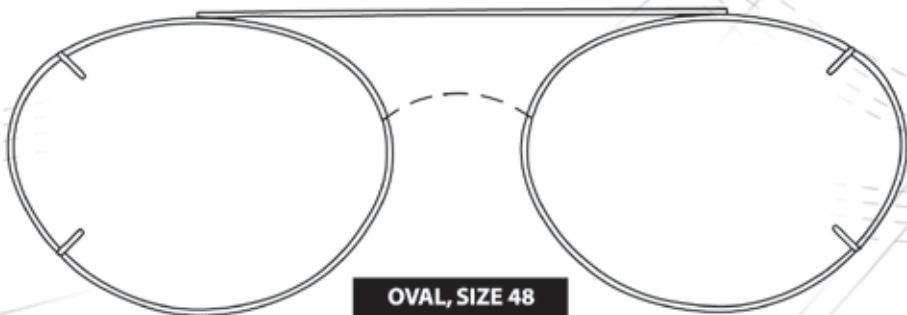

\* Not available in Enhancer or Driver Lens

**LOW OVAL, SIZE 50**

**LOW OVAL, SIZE 52**

**Note:** Rimless SunClips have the same fitting range as the Standard SunClips. Therefore, the same template drawings can be used to size either style SunClips.

\* Not available in Enhancer or Driver Lens

**LOW OVAL, SIZE 54**

**LOW OVAL, SIZE 56**

**Note:** Rimless SunClips have the same fitting range as the Standard SunClips. Therefore, the same template drawings can be used to size either style SunClips.

\* Not available in Enhancer or Driver Lens

**OVAL, SIZE 42**

**OVAL, SIZE 44**

**Note:** Rimless SunClips have the same fitting range as the Standard SunClips. Therefore, the same template drawings can be used to size either style SunClips.

\* Not available in Enhancer or Driver Lens

**OVAL, SIZE 46**

**OVAL, SIZE 48**

**Note:** Rimless SunClips have the same fitting range as the Standard SunClips. Therefore, the same template drawings can be used to size either style SunClips.