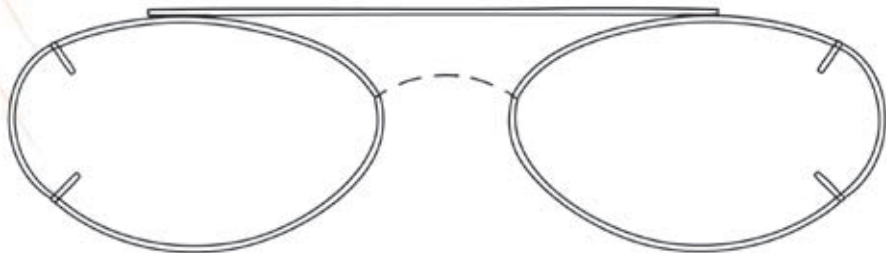

**ELLIPSE, SIZE 44**

**ELLIPSE, SIZE 46**

**Note:** Rimless SunClips have the same fitting range as the Standard SunClips. Therefore, the same template drawings can be used to size either style SunClips.

\* Not available in Enhancer or Driver Lens

**ELLIPSE, SIZE 48**

**ELLIPSE, SIZE 50**

**Note:** Rimless SunClips have the same fitting range as the Standard SunClips. Therefore, the same template drawings can be used to size either style SunClips.

\* Not available in Enhancer or Driver Lens

**ELLIPSE, SIZE 52**

**ELLIPSE, SIZE 54**

**Note:** Rimless SunClips have the same fitting range as the Standard SunClips. Therefore, the same template drawings can be used to size either style SunClips.