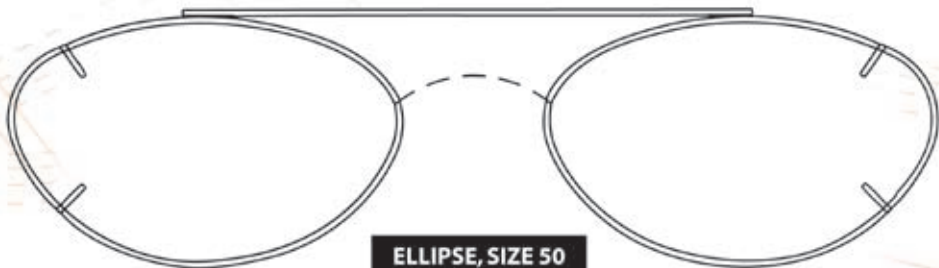

There is another ruler for A4 paper.

**Note:** Rimless SunClips have the same fitting range as the Standard SunClips. Therefore, the same template drawings can be used to size either style SunClips.

\* Not available in Enhancer or Driver Lens

**ELLIPSE, SIZE 44**

**ELLIPSE, SIZE 46**

**Note:** Rimless SunClips have the same fitting range as the Standard SunClips. Therefore, the same template drawings can be used to size either style SunClips.

\* Not available in Enhancer or Driver Lens

**ELLIPSE, SIZE 48**

**ELLIPSE, SIZE 50**

**Note:** Rimless SunClips have the same fitting range as the Standard SunClips. Therefore, the same template drawings can be used to size either style SunClips.

\* Not available in Enhancer or Driver Lens

**ELLIPSE, SIZE 52**

**ELLIPSE, SIZE 54**

**Note:** Rimless SunClips have the same fitting range as the Standard SunClips. Therefore, the same template drawings can be used to size either style SunClips.