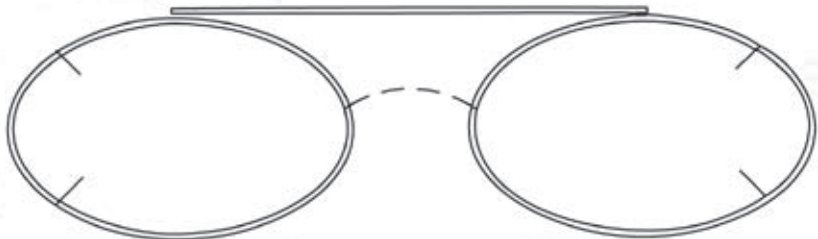

\* Not available in Enhancer or Driver Lens

**ELLIPSE, SIZE 48**

**ELLIPSE, SIZE 50**

**Note:** Rimless SunClips have the same fitting range as the Standard SunClips. Therefore, the same template drawings can be used to size either style SunClips.

\* Not available in Enhancer or Driver Lens

**ELLIPSE, SIZE 52**

**ELLIPSE, SIZE 54**

**Note:** Rimless SunClips have the same fitting range as the Standard SunClips. Therefore, the same template drawings can be used to size either style SunClips.

\* Not available in Enhancer or Driver Lens

**LOW OVAL, SIZE 42**

**LOW OVAL, SIZE 44**

**Note:** Rimless SunClips have the same fitting range as the Standard SunClips. Therefore, the same template drawings can be used to size either style SunClips.

\* Not available in Enhancer or Driver Lens

**LOW OVAL, SIZE 46**

**LOW OVAL, SIZE 48**

**Note:** Rimless SunClips have the same fitting range as the Standard SunClips. Therefore, the same template drawings can be used to size either style SunClips.