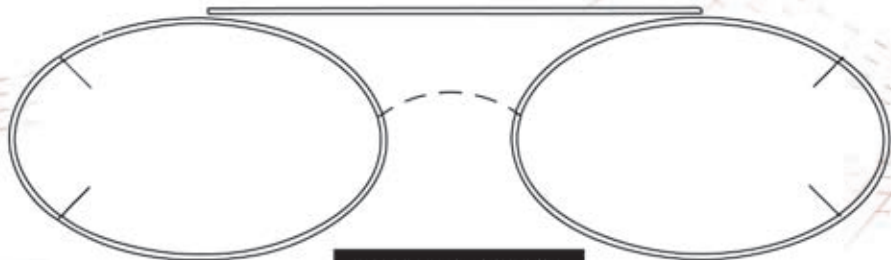

\* Not available in Enhancer or Driver Lens

**ELLIPSE, SIZE 52**

**ELLIPSE, SIZE 54**

**Note:** Rimless SunClips have the same fitting range as the Standard SunClips. Therefore, the same template drawings can be used to size either style SunClips.

\* Not available in Enhancer or Driver Lens

**LOW OVAL, SIZE 42**

**LOW OVAL, SIZE 44**

**Note:** Rimless SunClips have the same fitting range as the Standard SunClips. Therefore, the same template drawings can be used to size either style SunClips.

\* Not available in Enhancer or Driver Lens

**LOW OVAL, SIZE 46**

**LOW OVAL, SIZE 48**

**Note:** Rimless SunClips have the same fitting range as the Standard SunClips. Therefore, the same template drawings can be used to size either style SunClips.

\* Not available in Enhancer or Driver Lens

**LOW OVAL, SIZE 50**

**LOW OVAL, SIZE 52**

**Note:** Rimless SunClips have the same fitting range as the Standard SunClips. Therefore, the same template drawings can be used to size either style SunClips.